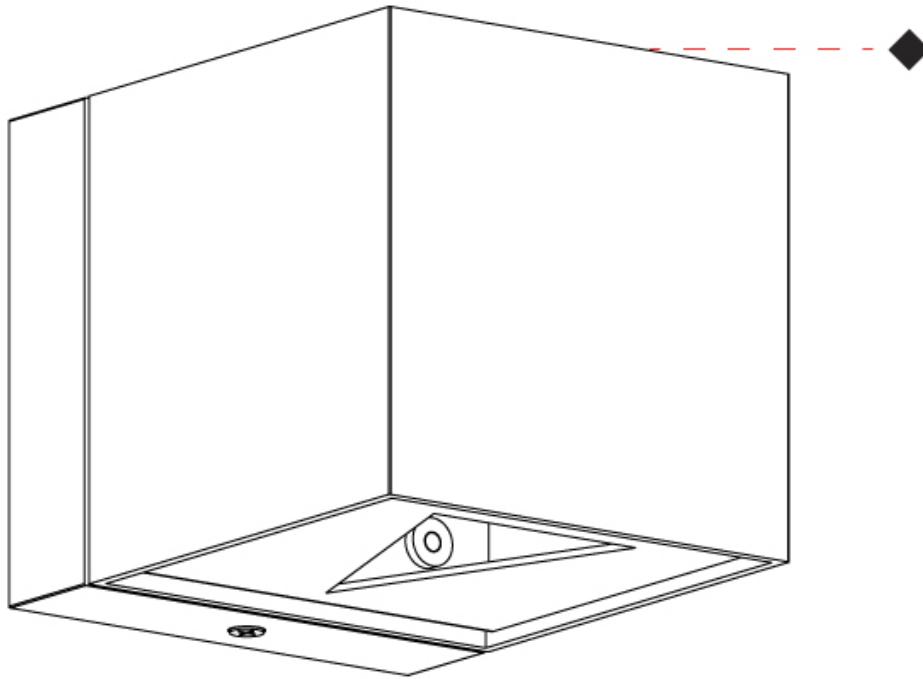

DAU SINGLE SURFACE

D93041-

PROJECT _____

TYPE _____

SPECIFIER _____

QUANTITY _____

DATE _____

D