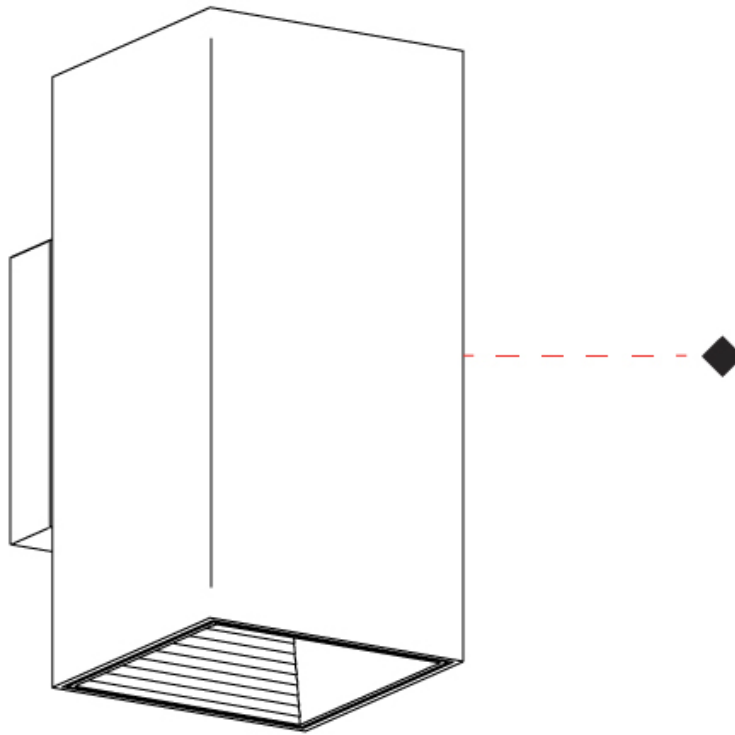

DAU SINGLE SURFACE

D93152R9-

PROJECT

TYPE

SPECIFIER

QUANTITY

DATE