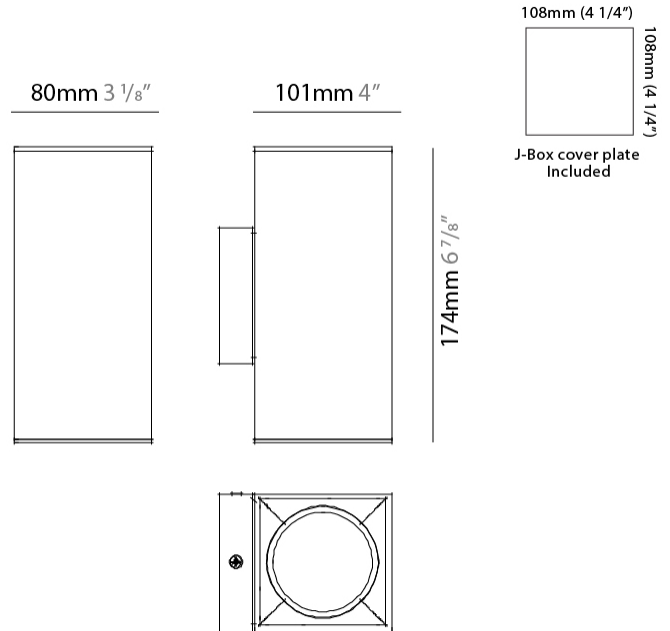

DAU SINGLE SURFACE

D93044-

base number   Finish
Options

1. To build a product code in our configurator select the specify button on the base model # product page
2. To build a manual product code on this datasheet choose from the options listed below in blue font and add the suffix to the base model #

GENERAL

Series: Dau
Subseries: Dau Single
Brand: Milan
Division: Design
Mounting Type: Surface
Mounting Location: Wall
Subcategory: Up/Down Light

PHYSICAL

Shape: Rectangle
Length (mm): 80
Length (in): 3 1/8
Height (mm): 174
Depth (mm): 101
Height (in): 6 9/11
Depth (in): 4
Extension (mm): 101
Extension (in): 4
Light Distribution: Direct / Indirect
Weight (kg): 1.23
Weight (lbs): 2.71
[Fixture Finish: BAL / MWL / BSL](#)
Fixture Material: Extruded Aluminum

ELECTRICAL

Number of Lamps: 2
Lamp Type: LED Retrofit
Lamp Shape: MR16
Bulb Included: Bulb Not Included
Max. Wattage Per Lamp (W): 5
Lamp Base: GU10
Input Voltage (V): 120Vac Direct Line

LED

OPTICAL

RATINGS AND CERTIFICATIONS

Certified By: Certified for North American Standards
IP rating: IP20

PROJECT	_____
TYPE	_____
SPECIFIER	_____
QUANTITY	_____
DATE	_____