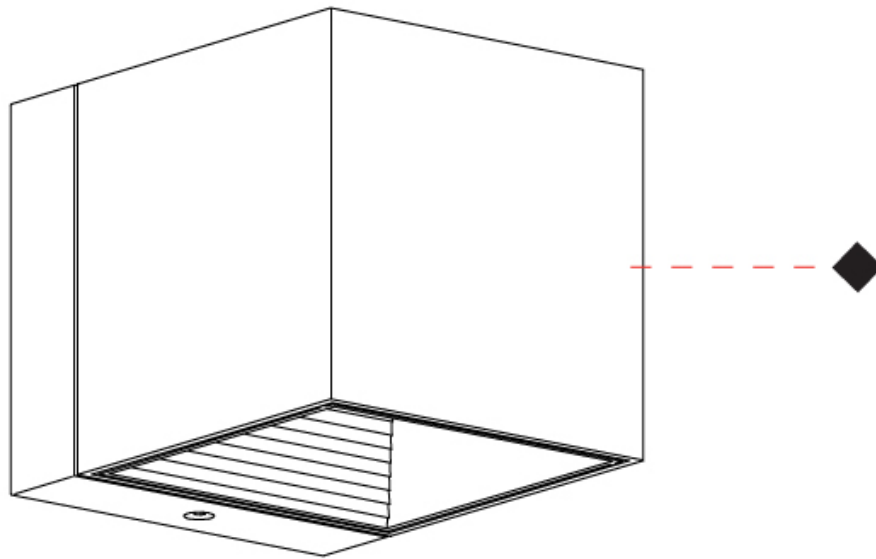

DAU SINGLE SURFACE

D93148R9-

PROJECT _____

TYPE _____

SPECIFIER _____

QUANTITY _____

DATE _____

D