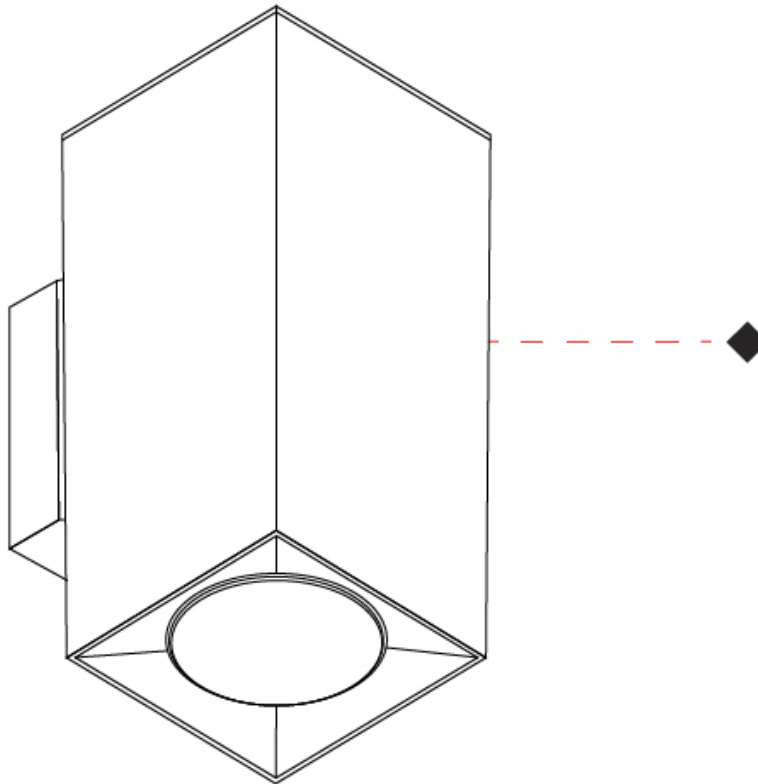

DAU SINGLE SURFACE

D93044-

PROJECT _____

TYPE _____

SPECIFIER _____

QUANTITY _____

DATE _____